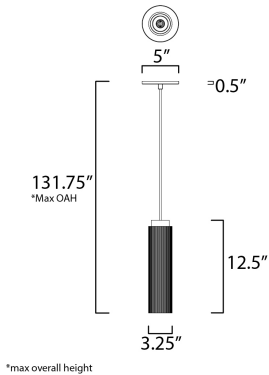

PRODUCT DESCRIPTION

Pleated cylinder shades casted in White plaster contrast matte Black structures that provide a crisp, contemporary design. JA8 Listed LED GU10 lamps included brightly illuminate spaces below with excellent color rendering. A surface mount option features a joint that can be positioned to direct the light for the added feature of directing the shades where needed.

MEASUREMENTS

DIMENSION : 3.25" L x 3.25" W x 12.5" H
 MAX OAH : 131.75" OAH
 CANOPY : 5" W x 0.5" H x 5" L
 HANGING WEIGHT : 5.73 lb

LAMPING

INPUT VOLTAGE : 120V
 LUMENS : 490 Rated (450 Del.)
 BULB : 1 x 7W LED GU10 , 7W Total
 BULB INCLUDED : (Included)
 DIMMABLE : Yes
 CRI : 90 CRI
 COLOR_TEMP : 3000K